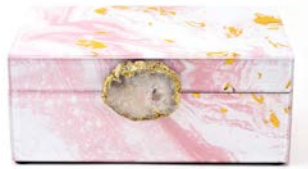

Key Piece

Mini Trend - Marble Effect

The architectural beauty of marble is brought in to select accessory pieces. Classic, high shine and always on trend, gold accents pair perfectly with the Oasis trend as a whole and create their own mini story.