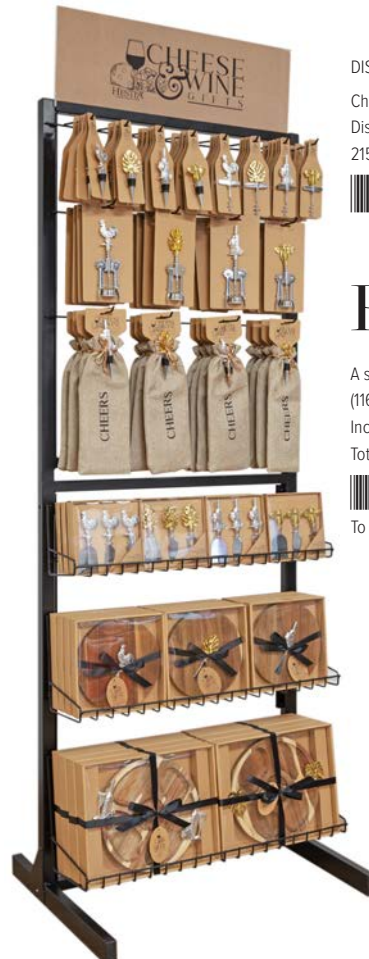

Promotion

A selection of 28 cheese and wine accessories (116 items)
Includes floor standing display worth £125 FREE
Total Cost - **£455.36**

To order quote - **CHEESEANDWINE**